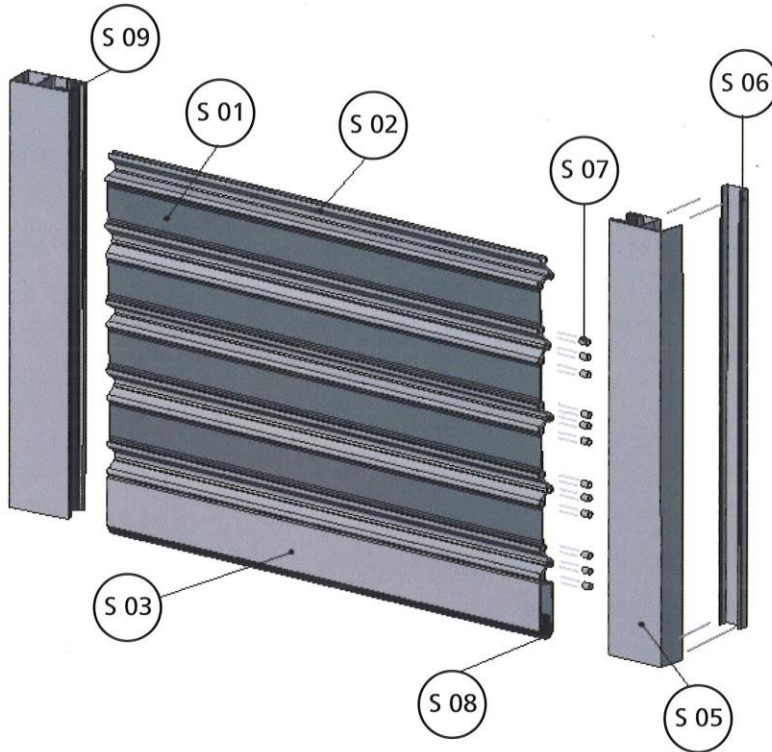

Gliderol Security Shutters

Self-locking Aluminium Roller Shutters for high security applications

Sample Calculation of Materials Required for door W 3.0m x Ht 2.4m			
Parts Description	Part No.	Unit length	Qty
Aluminium Slats	S 01	3.08m	27 pcs
Transom	S 02	3.08m	27 pairs
Bottom rail	S 03	3.08m	1 pc
Door Guides	S 05	2.95m	2 pcs
Guide Capping	S 06	2.70m	2 pcs
End Studs	S 07	-	162 pcs
Bottom Weather seal	S 08	3.0m	1 pc
Guide seals	S 09	2.95m	4 pcs

Gliderol Security Shutters

The Company reserves the right to make changes or improvements to the products or accessories without notice and without incurring any obligation to make similar changes or improvements to goods previously ordered.

Queensland
Gliderol Door Manufacturing
(Qld) Pty Ltd
45 Harvey Street
Eagle Farm QLD 4009
Telephone: (07) 3868 2766
Facsimile: (07) 3868 2760

Tasmania
C/o Gliderol Garage Doors Pty Ltd
Factory 2, 18 Zenith Street
Dandenong VIC 3175
Telephone: (03) 9793 5455
Facsimile: (03) 9706 8492

United Kingdom
Gliderol Doors Ltd
1 Davy Drive
North West Industrial Estate
Peterlee Co, Durham, SR9 2JF, UK
Telephone: 44 191 518 0455
Facsimile: 44 191 518 0548